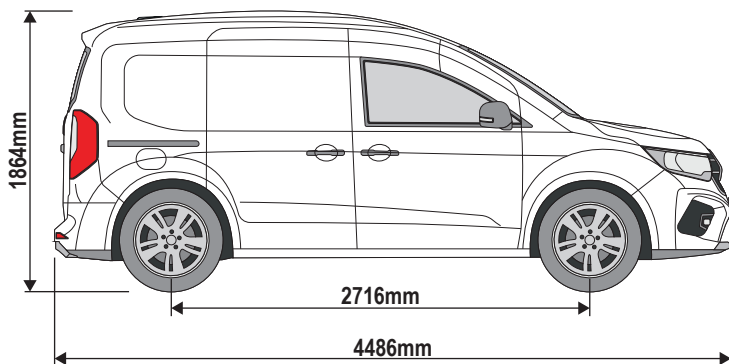

### Vehicle:

Mercedes Citan 2022 on  
Nissan Townstar 2022 on  
Renault Kangoo 2022 on

Wheel Base: L1

Roof Height: H1

Rear Doors: Twin